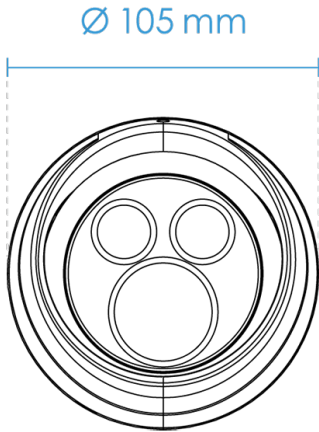

Technical Specifications

System Information

Model	IT9380-H (2.8mm) IT9380-H (3.6mm)
CPU	Multimedia SoC (System-on-Chip)
Flash	128 MB
RAM	512 MB

Camera Features

Image Sensor	1/2.7" Progressive CMOS
Max. Resolution	2560x1920 (5MP)
Lens Type	Fixed-focal
Focal Length	IT9380-H (2.8mm): f = 2.8 mm IT9380-H (3.6mm): f = 3.6 mm
Aperture	F2.0
Iris Type	Fixed iris
Field of View	IT9380-H (2.8mm): 103° (Horizontal) 76° (Vertical) 134° (Diagonal) IT9380-H (3.6mm): 76° (Horizontal) 59° (Vertical) 100° (Diagonal)
Shutter Time	1/5 sec. to 1/32,000 sec.
WDR Technology	WDR Pro
Day/Night	Yes
Removable IR-cut Filter	Yes
IR Illuminators	Built-in IR illuminators, effective up to 30 meters with Smart IR, IR LED*2
Minimum Illumination	0.03 lux @ F2.0 (Color) <0.005 lux @ F2.0 (B/W) 0 lux with IR illumination on
Pan Range	360°
Tilt Range	70°
Rotation Range	360°
Pan/Tilt/Zoom Functionalities	ePTZ: 48x digital zoom (4x on IE plug-in, 12x built-in)
Storage	Seamless Recording to MicroSD/SDHC/SDXC card and recording to network-attached storage (NAS)

Video

Video Compression	H.265, H.264, MJPEG
Maximum Frame Rate	20 fps @ 2560x1920
Maximum Streams	3 video streams (Up to 8 configurable profiles)
S/N Ratio	IT9380-H (2.8mm): 65 dB IT9380-H (3.6mm): 67 dB
Dynamic Range	120 dB
Video Streaming	Adjustable resolution, quality and bit rate control, Smart Stream III
Image Settings	General settings: video title and time stamp overlay, video orientation (flip, mirror, rotation), day/night settings; Illuminators: illuminators, anti-overexposure; Image settings: white balance, image adjustment (brightness, contrast, saturation, sharpness, gamma curve), defog, 3DNR; Exposure: BLC, HLC, exposure control (exposure level, exposure time, gain control), AE speed adjustment, WDR; Privacy mask; Scheduled profile settings

Dimensions

Compatible Accessories

Mounting Kits

AM-21M
L-shape Bracket

Mounting Kits

AM-52E
Mounting Adapter

Mounting Kits

AM-71C
Outdoor Junction Box