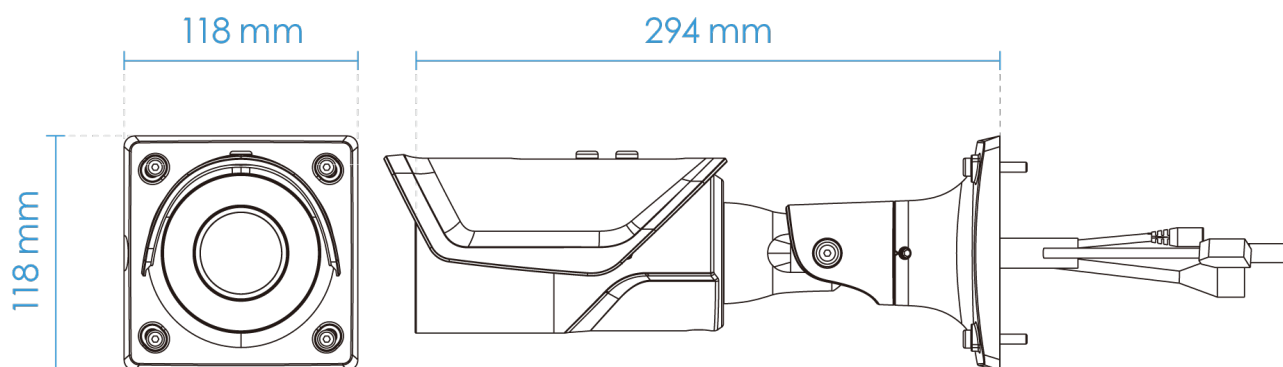

## General

Connectors	RJ-45 cable connector for 10/100Mbps Network/PoE connection Audio input Audio output DC 12V power input Digital input*1 Digital output*1
LED Indicator	System power and status indicator
Power Input	DC 12V IEEE 802.3af PoE Class 0
Power Consumption	Max. 12 W
Dimensions	294 x 118 x 118 mm
Weight	1,254 g
Casing	IP66, IP67, IK10 (Metal Housing)
Safety Certifications	CE, LVD, FCC Class A, VCCI, C-Tick, UL, BIS
Operating Temperature	Starting Temperature: -10°C ~ 50°C (14°F ~ 122°F) Working Temperature: -30°C ~ 50°C (-22°F ~ 122°F)
Humidity	90%
Warranty	36 months

## Dimensions