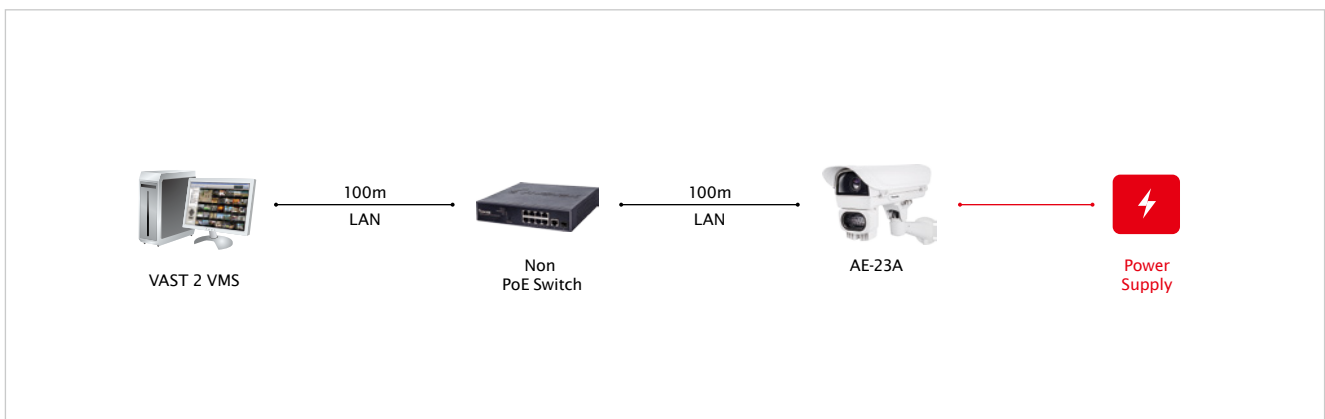

Application