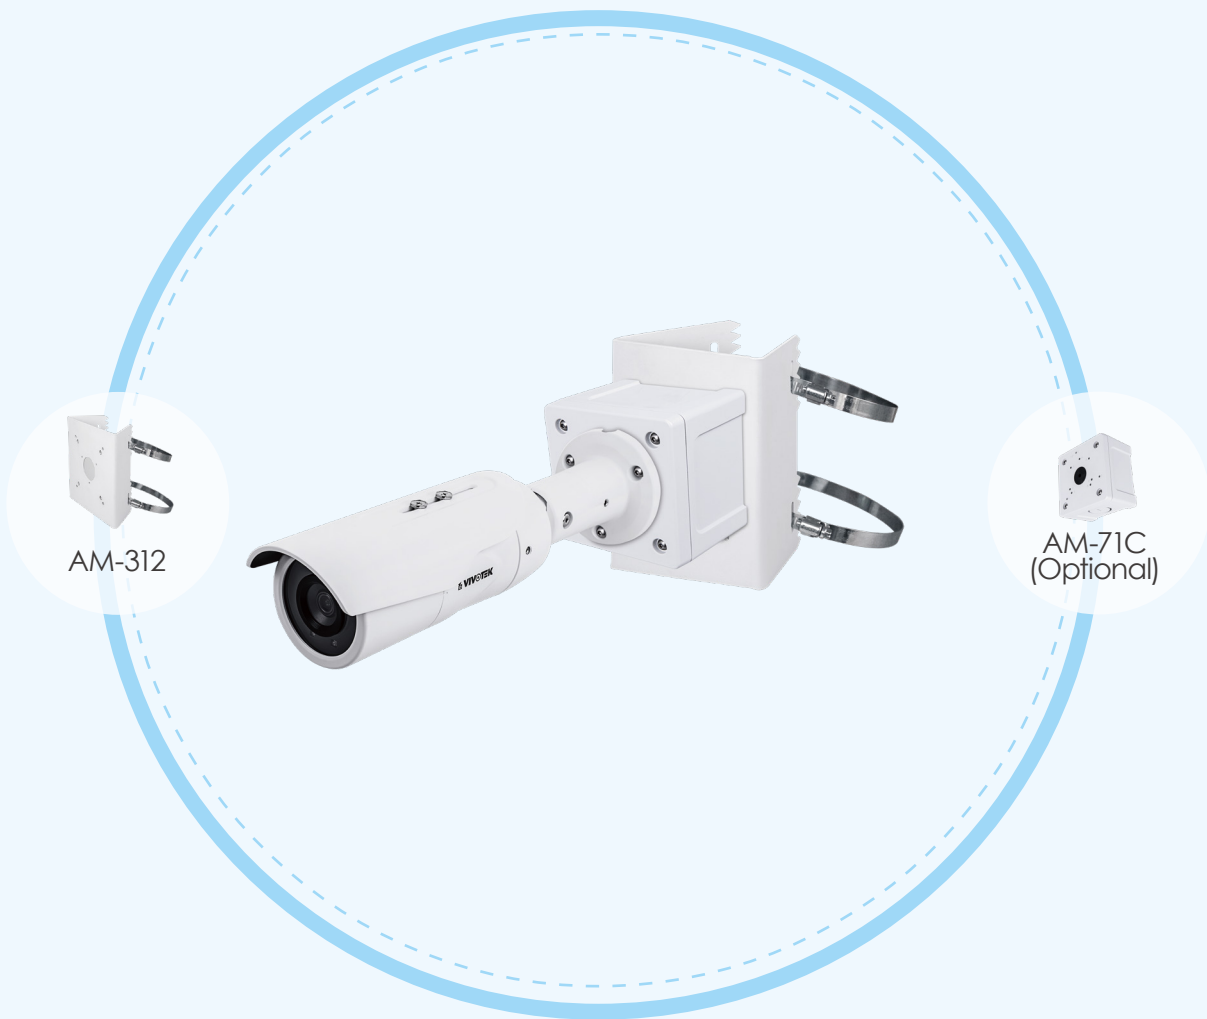

IB9389-H/EH
IB9389-HM/EHM
IB9389-HT/EHT
Outdoor Bullet Camera

Accessories

Pole Mount

Corner Mount

Wall Mount

IB9389-H/EH
IB9389-HM/EHM
IB9389-HT/EHT
Outdoor Bullet Camera

Wall Mount

Item	Number	Description
AM-71C	1	Outdoor Junction Box (IP66)

IB9389-H/EH
IB9389-HM/EHM
IB9389-HT/EHT
Outdoor Bullet Camera

Pole Mount

Item	Number	Description
AM-312	1	Pole Mount Adapter
AM-71C	1	Outdoor Junction Box (IP66)

IB9389-H/EH
IB9389-HM/EHM
IB9389-HT/EHT
Outdoor Bullet Camera

Corner Mount

AM-412

AM-71C
(Optional)

Item	Number	Description
AM-412	1	Corner Mount Adapter
AM-71C	1	Outdoor Junction Box (IP66)