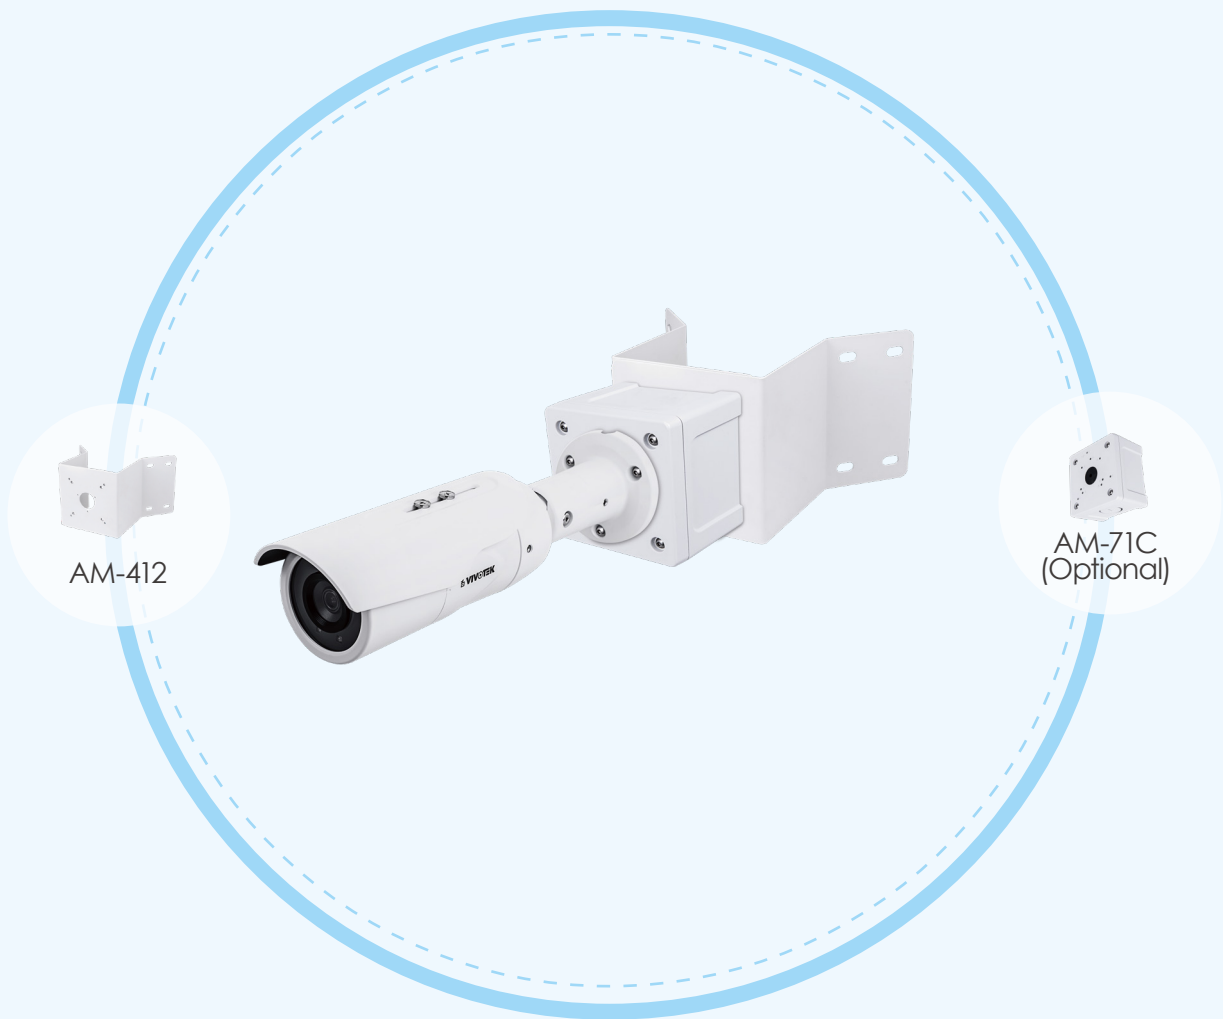

IB9389-H/EH
IB9389-HM/EHM
IB9389-HT/EHT
Outdoor Bullet Camera

Accessories

Pole Mount

Corner Mount

Wall Mount

IB9389-H/EH
IB9389-HM/EHM
IB9389-HT/EHT
Outdoor Bullet Camera

Wall Mount

Item	Number	Description
AM-71C	1	Outdoor Junction Box (IP66)

IB9389-H/EH
IB9389-HM/EHM
IB9389-HT/EHT
Outdoor Bullet Camera

Pole Mount

Item	Number	Description
AM-312	1	Pole Mount Adapter
AM-71C	1	Outdoor Junction Box (IP66)

IB9389-H/EH
IB9389-HM/EHM
IB9389-HT/EHT
Outdoor Bullet Camera

Corner Mount

AM-412

AM-71C
(Optional)

Item	Number	Description
AM-412	1	Corner Mount Adapter
AM-71C	1	Outdoor Junction Box (IP66)