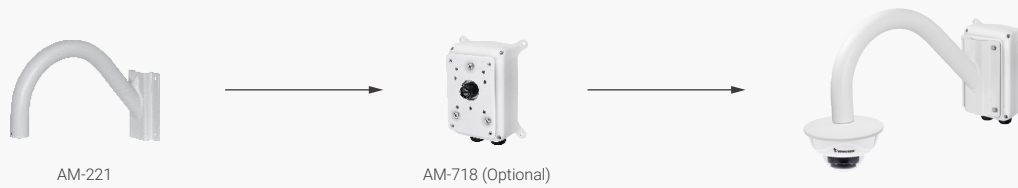

Wall Mount*

1

2