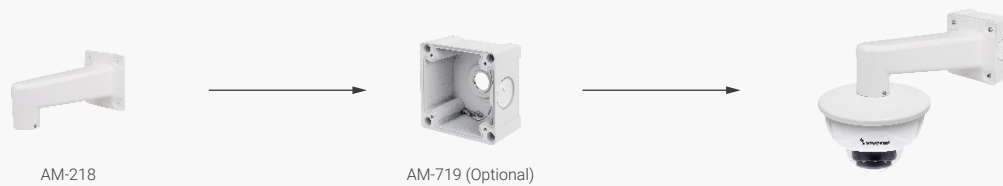

* Please select the correct mounting adapter/conduit box for each mounting scenario.