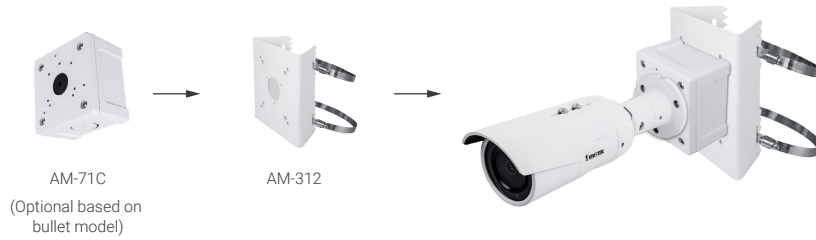

Outdoor

Pole Mount

Corner Mount

Wall Mount*

1