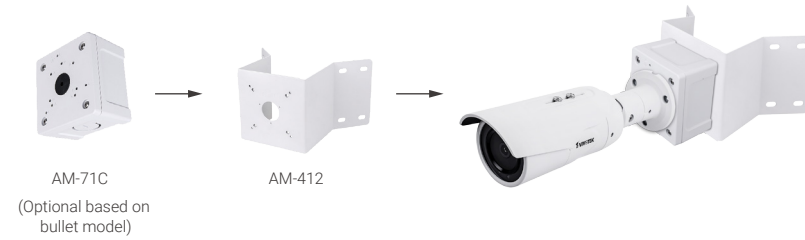

Outdoor

Pole Mount

Corner Mount

Wall Mount*

1