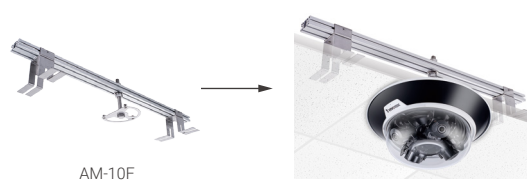

Ceiling Mount