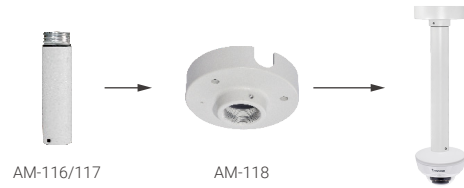

Indoor

Pendant Mount*