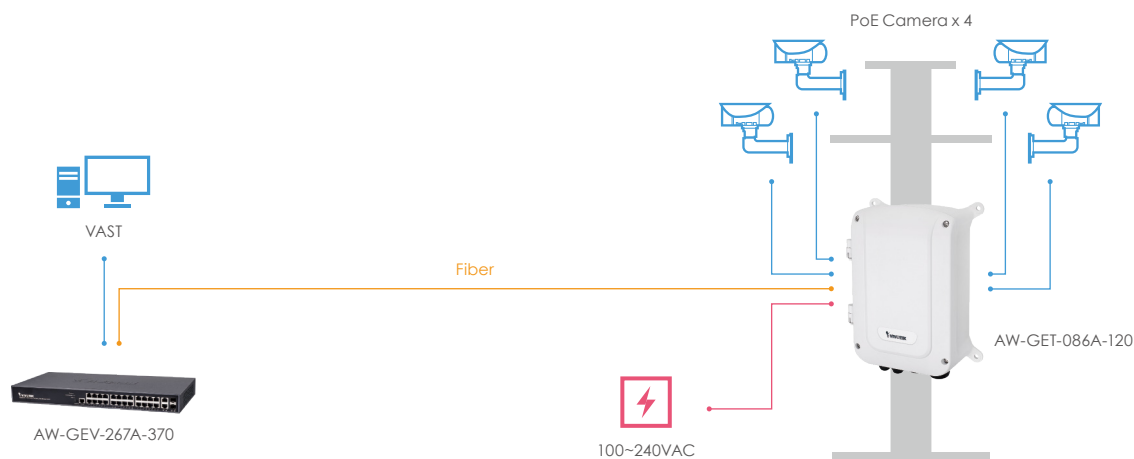

Switch PoE de exterior para Cámaras IP - PoE Solution Supports up to 30W

Aplicable a las Cámaras IP:

Type	Bullet	Fixed Dome	360° Fisheye
			
Model Name	IB8360/67A/69A IB836BA Series IB8377-H/79-H IB8382 Series IB9371/81 Series	CD8371 series FD8366-V/67A-V/69A-V FD836BA Series FD8382 Series FD9371/81 Series	FE8391-V FE9381-EHV FE9382-EHV FE9391-EV
Type	180° Panoramic	Mobile Dome	Multi-Sensor Adjustable Dome
			
Model Name	CC8370-HV CC8371-HV	MD8531H MD8563 Series MD8565-N	MA8391-ETV MA9321-EHTV

Outdoor PoE Switch Options Supports Up to 30W Per Port

Unmanaged PoE Switch

- Easy to install
- IP67 and IK10 supported
- AC and PoE Surge Protection

Model	PoE Port	Combo Port	SFP Port	RJ45 Port	Max. PoE Output	Power Budget
AW-FET-053C-120	4xFE	-	-	1xFE	30W	120W
AW-FGT-103C-250	8xFE	2xGE	-	-	30W	240W
AW-GET-083A-120	4xGE	-	2xGE	2xGE	30W	120W
AW-GET-123A-240	8xGE	-	4xGE	-	30W	240W

Long Range Application

VivoCam L2+ PoE Switch

- Topology/Floor/Map view for IP surveillance
- PoE on/off control and cable diagnostics
- Discover ONVIF supported devices

Model	PoE Port	SFP Port	RJ45 Port	Max. PoE Output	Power Budget
AW-GET-086A-120	4xGE	2xGE	2xGE	30W	120W
AW-GET-126A-240	8xGE	4xGE	-	30W	240W

Multi-Camera Application

Switch PoE de exterior para Cámaras IP

PoE Solution Supports up to 60W

Aplicable a las Cámaras IP:

Type	Speed Dome	Multi-Sensor	Mobile Dome	Zoom Lens
				
Model Name	SD9361-EHL SD9362-EH/-EHL	MS8391-EV MS8392-EV	MD8564-EH	IZ9361-EH