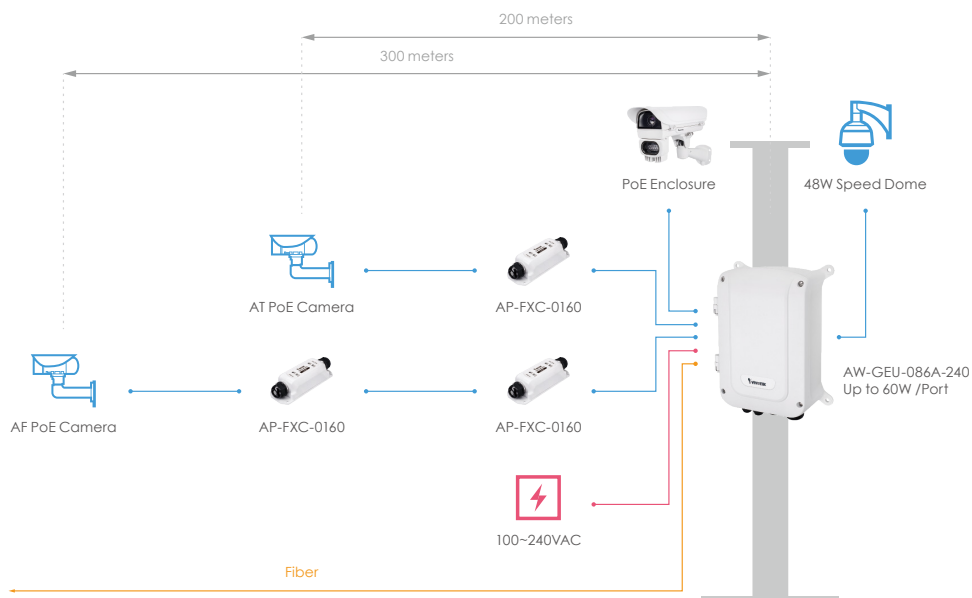

Switch PoE de exterior para Cámaras IP - PoE Solution Supports up to 30W

Aplicable a las Cámaras IP:

Type	Bullet	Fixed Dome	360° Fisheye
			
Model Name	IB8360/67A/69A IB836BA Series IB8377-H/79-H IB8382 Series IB9371/81 Series	CD8371 series FD8366-V/67A-V/69A-V FD836BA Series FD8382 Series FD9371/81 Series	FE8391-V FE9381-EHV FE9382-EHV FE9391-EV
Type	180° Panoramic	Mobile Dome	Multi-Sensor Adjustable Dome
			
Model Name	CC8370-HV CC8371-HV	MD8531H MD8563 Series MD8565-N	MA8391-ETV MA9321-EHTV

Outdoor PoE Switch Options Supports Up to 30W Per Port

Unmanaged PoE Switch

- Easy to install
- IP67 and IK10 supported
- AC and PoE Surge Protection

Model	PoE Port	Combo Port	SFP Port	RJ45 Port	Max. PoE Output	Power Budget
AW-FET-053C-120	4xFE	-	-	1xFE	30W	120W
AW-FGT-103C-250	8xFE	2xGE	-	-	30W	240W
AW-GET-083A-120	4xGE	-	2xGE	2xGE	30W	120W
AW-GET-123A-240	8xGE	-	4xGE	-	30W	240W

Long Range Application

VivoCam L2+ PoE Switch

- Topology/Floor/Map view for IP surveillance
- PoE on/off control and cable diagnostics
- Discover ONVIF supported devices

Model	PoE Port	SFP Port	RJ45 Port	Max. PoE Output	Power Budget
AW-GET-086A-120	4xGE	2xGE	2xGE	30W	120W
AW-GET-126A-240	8xGE	4xGE	-	30W	240W

Multi-Camera Application

Switch PoE de exterior para Cámaras IP

PoE Solution Supports up to 60W

Aplicable a las Cámaras IP:

Type	Speed Dome	Multi-Sensor	Mobile Dome	Zoom Lens
				
Model Name	SD9361-EHL SD9362-EH/-EHL	MS8391-EV MS8392-EV	MD8564-EH	IZ9361-EH