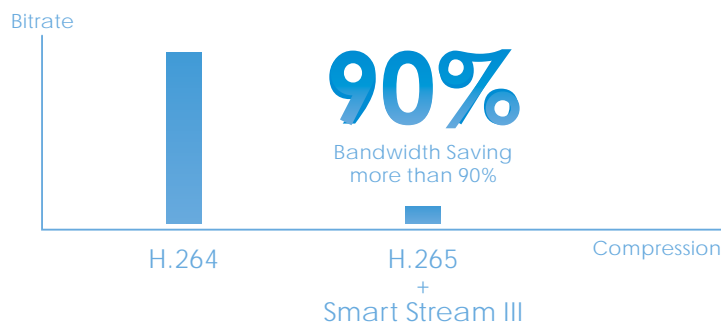

Conventional IR

Lens FOV

VIVOTEK's VAIR

Lens FOV

H.265 + Smart Stream II
Reduce Bandwidth and Storage Usage by Up to **80%**

High-performance Full HD Image with H.265 + Smart Stream II

Armed with a 20x/30x optical zoom lens, these H.265 Full HD speed dome cameras are able to capture details at top-notch quality. By combining both H.265 and VIVOTEK's Smart Stream II technology, which enable the cameras to optimize quality for desired regions and maximize efficiency of bandwidth usage, it is capable of reducing both bandwidth and storage consumption by up to 80% while maintaining the highest standard of image quality.

Combining both H.265 and VIVOTEK Smart Stream II, the camera can reduce bandwidth and storage consumption by up to 80%.

Maximize Video Quality with Ultra-Low Bandwidth

VIVOTEK Smart Stream III combines Smart Codec, Dynamic Intra Frame Period, Scene Awareness and Smart FPS technologies to enable the cameras to optimize quality for desired regions and automatically adjust encoding, maximizing bandwidth usage efficiency and lowering storage requirements while maintaining high image quality.