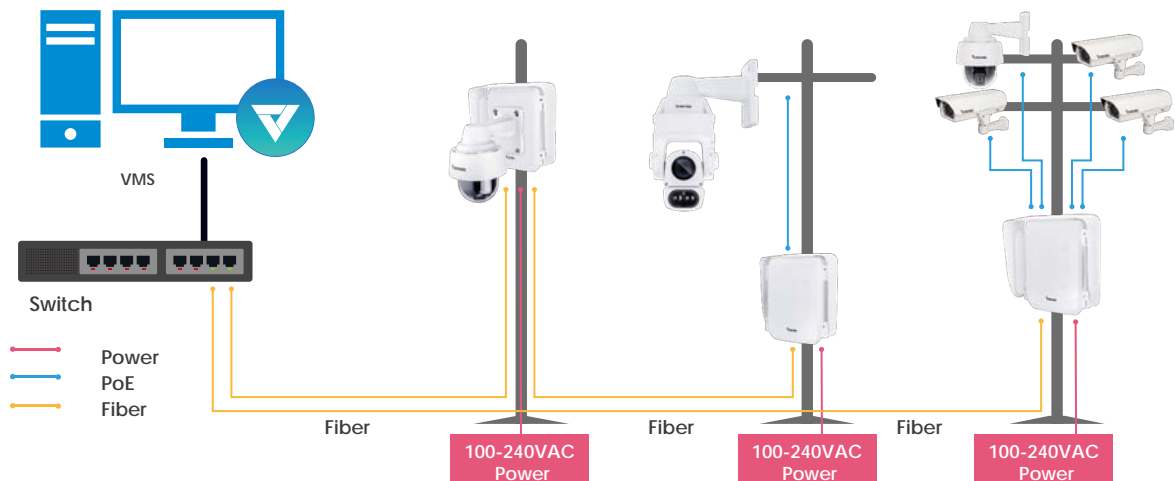

- **Multiple-Camera Application**