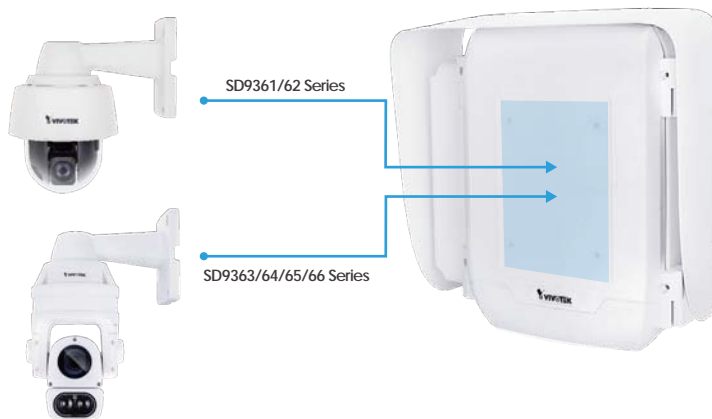

- **Compatible with VIVOTEK Speed Dome Cameras**