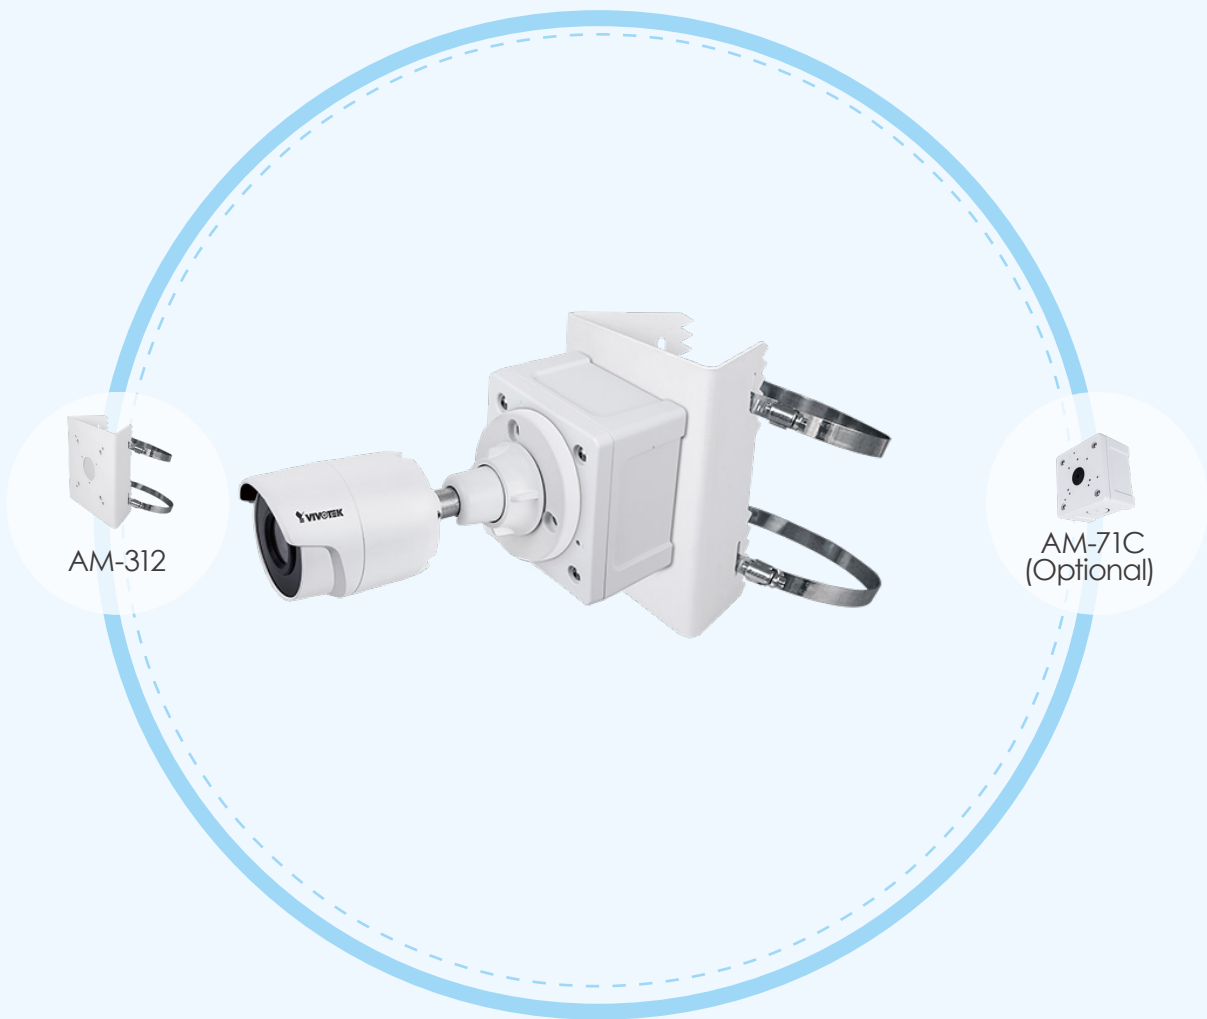

IB9360-H IB9380-H

Outdoor Bullet Camera

Accessories

Pole Mount

Corner Mount

Wall Mount

IB9360-H IB9380-H

Outdoor Bullet Camera

Wall Mount-1

AM-71C
(Optional)

| Item | Number | Description |
|--------|--------|--------------------------------|
| AM-71C | 1 | Waterproof Junction Box (IP66) |

IB9360-H IB9380-H

Outdoor Bullet Camera

Wall Mount-2

AM-71E
(Optional)

| Item | Number | Description |
|--------|--------|------------------------------------|
| AM-71E | 1 | Outdoor Conduit Box (Weatherproof) |

* Please install the waterproof components of the cable gland to your Ethernet cable following the QIG of your camera.

IB9360-H IB9380-H

Outdoor Bullet Camera

Pole Mount

AM-312

AM-71C
(Optional)

| Item | Number | Description |
|--------|--------|--------------------------------|
| AM-312 | 1 | Pole Mount Adapter |
| AM-71C | 1 | Waterproof Junction Box (IP66) |